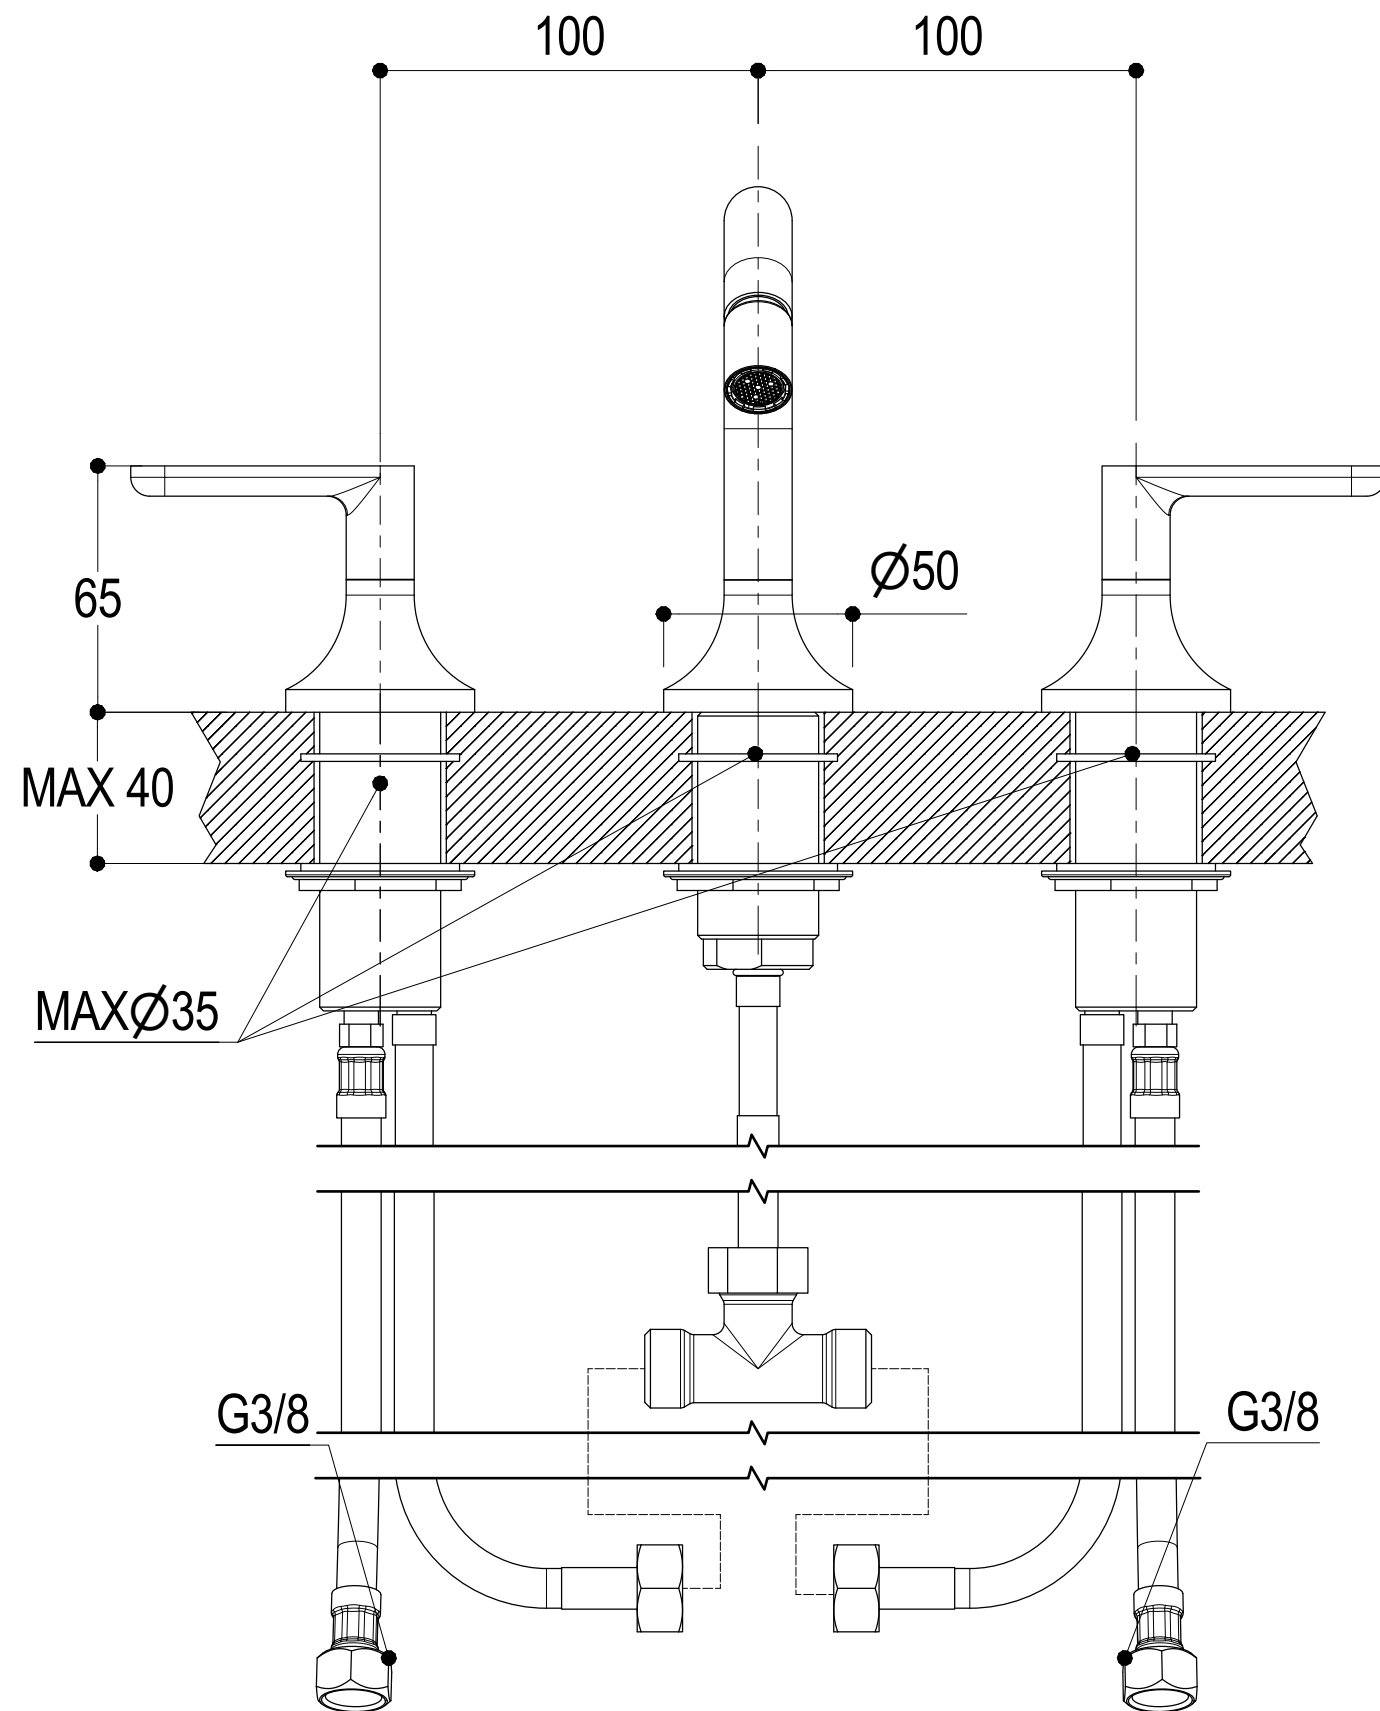

 <p>Ritmonio Living a quality experience. 13019 VARALLO - (VC) - ITALY</p>	SERIE DIAMETRO35 ELEGANCE	CODICE PR54BE202	DATA EMISSIONE 16/07/2021
	DENOMINAZIONE Gruppo a tre fori per bidet Three holes bidet group		REVISIONE /

The following diagrams sum up the values, taken from flow tests of the following items. Tests were conducted with pressure variations from 1 to 5 bar and with mixed water.

DIAMETRO35 ELEGANCE

Art. PR54BE202