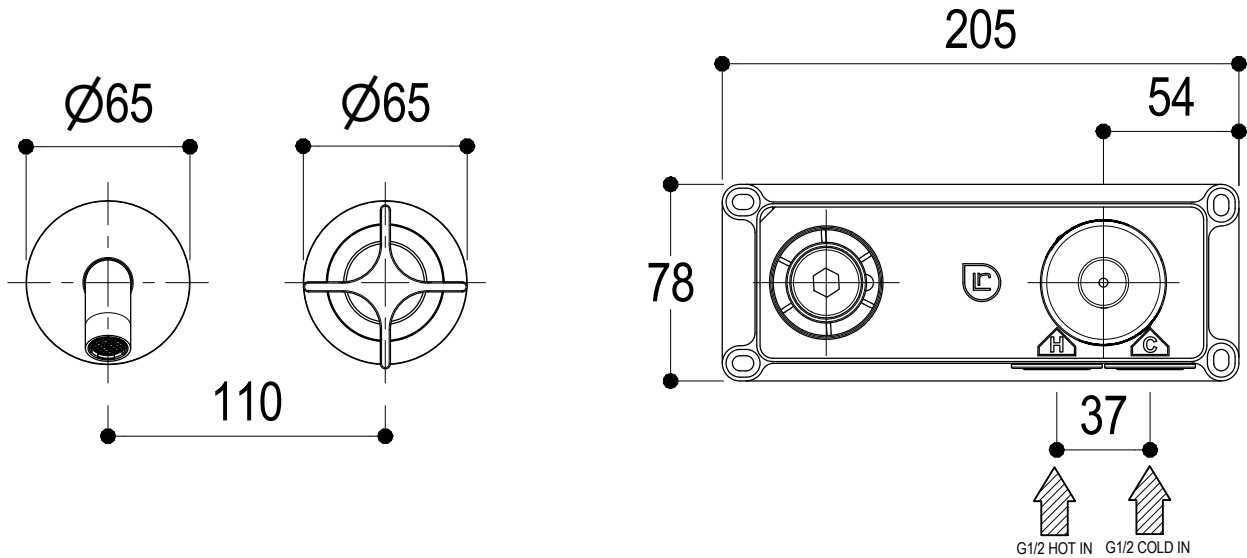

SCHEDA TECNICA / TECHNICAL DATA

RUBINETTERIE RITMONIO S.R.L. si riserva tutti i diritti connessi con il presente documento e con l'oggetto o la materia ivi rappresentati con divieto di riprodurlo, utilizzarlo o renderlo accessibile a terzi in assenza di previa autorizzazione. Disegno CAD non modificabile a mano

RUBINETTERIE RITMONIO S.R.L. will claim all rights related to the present document and with the object or subject represented therein with the prohibition of reproduction, use or disclosure to third parties without previous permission. The Cad plan is not alterable by hand

Vista ISO

Ritmonio
Living a quality experience.
13019 VARALLO - (VC) - ITALY

SERIE
DIAMETRO35 CROSS

CODICE
PR53AH201

DATA EMISSIONE
05/07/2021

DENOMINAZIONE
Miscelatore monocomando ad incasso per lavabo
Built-in single lever basin mixer

REVISIONE /