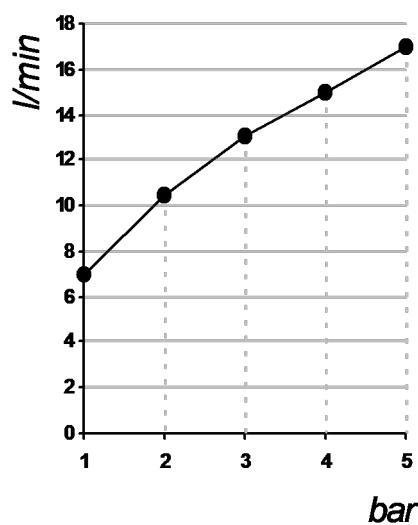

Doccetta / Hand shower

bar	1	2	3	4	5
l/min	7	10.5	13	15	17

REVISIONE

rev_0

DATA EMISSIONE

22/06/2022