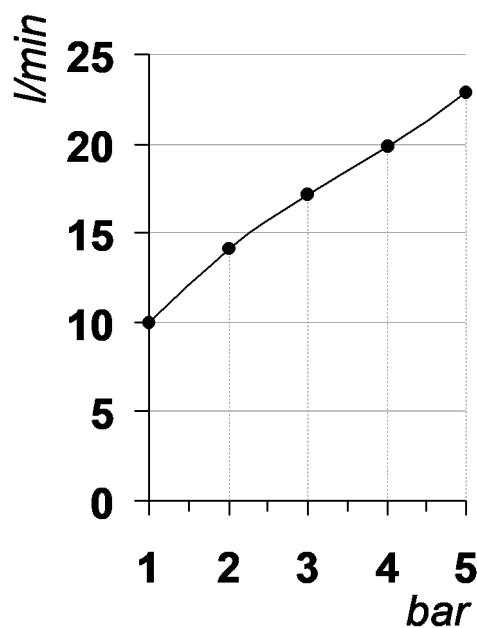

Uscita secondaria / Secondary outlet

bar	1	2	3	4	5
l/min	10	14.1	17.2	19.8	22.9

REVISIONE

/

DATA EMISSIONE

29/09/2022